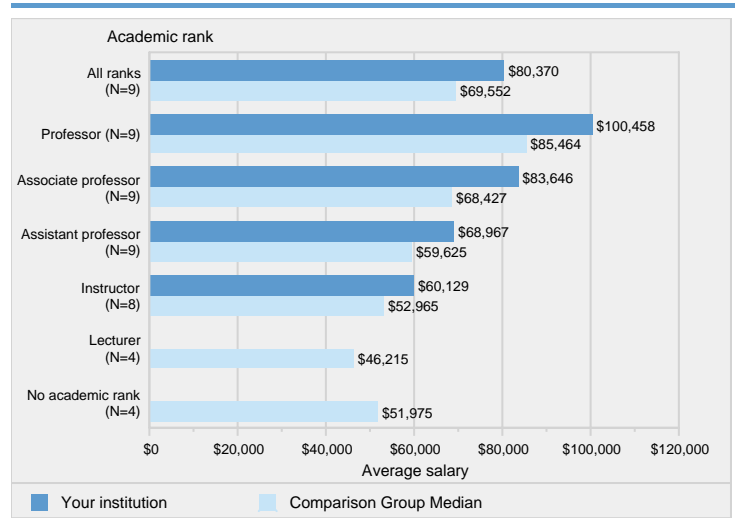

Figure 19. Average salaries of full-time instructional non-medical staff equated to 9-month contracts, by academic rank: Academic year 2015-16

PUVÖMÖIæä~æc^æ••j•cæ}c^æ!^} [c]æ}&|~ä^æÉØ [!&æ]~ [æc] [ ] ä^ææj•Éj•^æc@^ T^c@ [ä [[ ] *ææjæ [c^æ]æjæ•æc@^æ} { ä^æ! [-jæ] •æc~ cæ [ ] •jæ} æc@^æ& [{] æjæ• [ ] ä^æ! [ ] } É ÜUWÜÖÖKÄWÉÜÉÖ^ æc { ^ } ç [-jÖä~ &æc [ ] Éjæc [ ] æjæÖ^ } c^æ! [-jÖä~ &æc [ ] äUcæc•cæ&•É Q} c^æ!æc^äU [•c^æ& [ ] äæ!^jÖä~ &æc [ ] äÖææU^•c^æ { ÄQÜÖÖÜDKAU] jæ } *ÄGEFÉjæP { æ } Ü^æ [ ] ^æ^æ& [{] [ ] } cæ